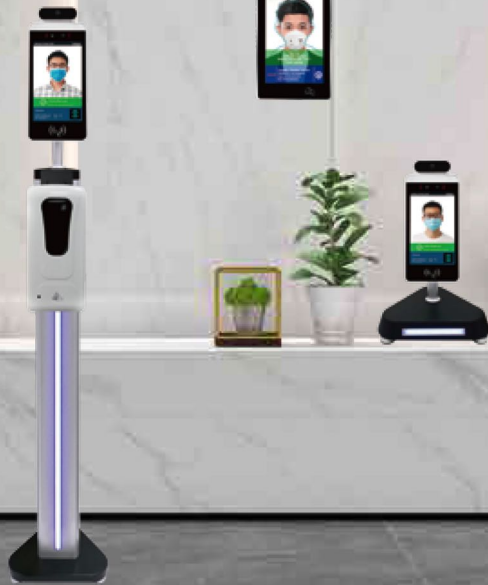

Face Recognition Temperature

 LCD Display

 Voice Broadcast

 IPS Full View

 Multiple Interface Options

 Face Recognition

 Standby Advertising
Function Optional

 Touch Function Optional

 Multiple Installation Methods

 Infrared Induction Temperature
Measurement

 Background Operations

 Multiple Applications

 Android System

Practical Application

Eface, the New Generation for the Face Recognition Temperature Measurement can be more intelligent to help people to detect the temperature and the face recognition. Easy to install, and check the Data on the Eface, both available on the local Lan and the Cloud connection.

YXD-F8,Face-recognition-temperature-measurement-terminal adopts deep learning algorithm, achieving high recognition speed and accuracy. YXD-F8 intergrated with 2 million pixels 30,000 face database . Face recognition pass speed is less than 1 second.Supports accurate face recognition and comparison while wearing a mask.

Hand Sanitizer Container

Floor Stand

Desktop Vertical

Wall Mount

YXD-F8

Face Recognition Temperature Measurement Terminal-8 Inch

1. 8 inch IPS full-view HD LCD display, no streaking and delay
2. Industrial-grade appearance, IP65, certain outdoor dustproof and waterproof functions
3. Support mask recognition detection, automatic recognition and voice reminder for non-wearing masks
4. It will be good for desk top, wall mount and the floor standing flexible installation methods.
5. 30,000 face database . Face recognition pass speed is less than 1 second.
6. Face Recognition Thermometer Application on the School and the College Reopen
7. CE & FCC Qualified